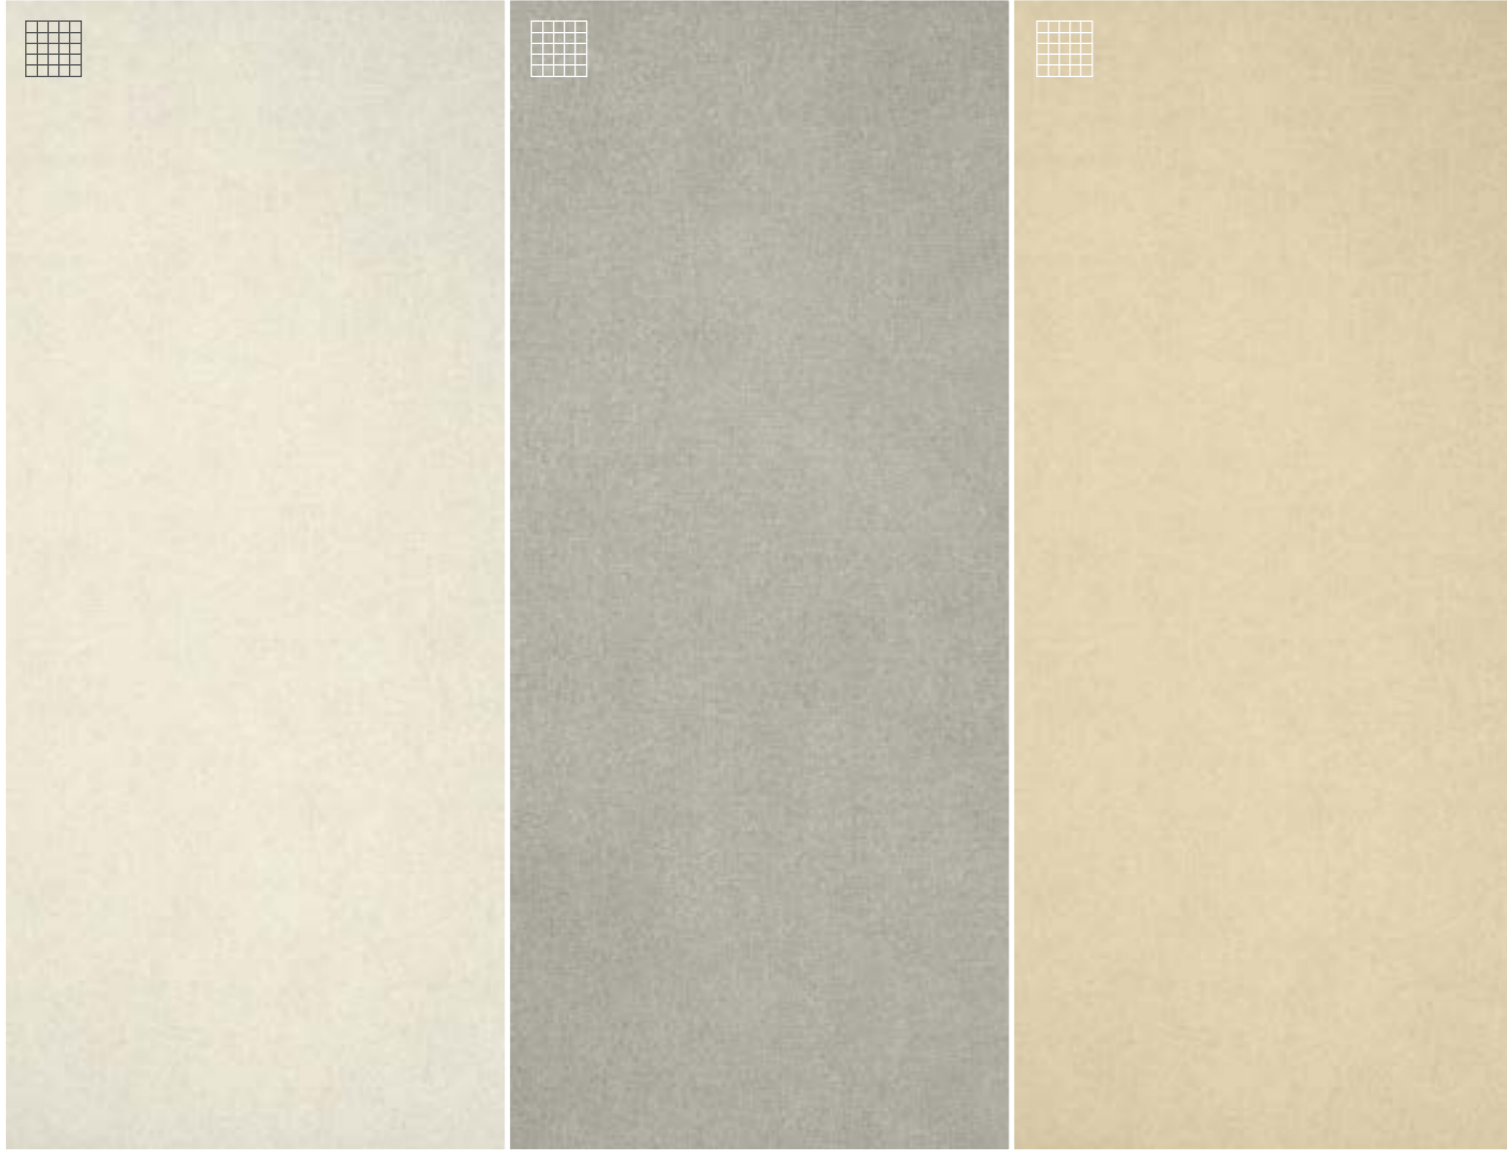

VOGUE

VOGUE

METALLIC

VOGUE WHITE

30x60	MATT RECT	[29,5x59,2x0,85 cm]	P103
60x60	MATT RECT	[59,2x59,2x0,85 cm]	P103
45x90	MATT RECT	[44,35x88,9x1,05 cm]	P123
90x90	MATT RECT	[88,9x88,9x1,05 cm]	P123

VOGUE SILVER

30x60	MATT RECT	[29,5x59,2x0,85 cm]	P103
60x60	MATT RECT	[59,2x59,2x0,85 cm]	P103
45x90	MATT RECT	[44,35x88,9x1,05 cm]	P123
90x90	MATT RECT	[88,9x88,9x1,05 cm]	P123

VOGUE PERLA

30x60	MATT RECT	[29,5x59,2x0,85 cm]	P103
60x60	MATT RECT	[59,2x59,2x0,85 cm]	P103
45x90	MATT RECT	[44,35x88,9x1,05 cm]	P123
90x90	MATT RECT	[88,9x88,9x1,05 cm]	P123

	STRATUS 36 VOGUE (a) (f)
30x30x0,85	RECT P19 /peça_piece
[1m² = 11 peças_pieces]